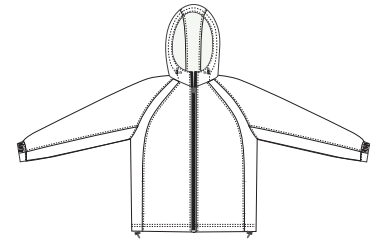

Sport-Tek® - Full-Zip Hooded Jacket

Front