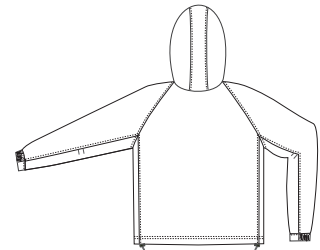

# Sport-Tek® - Full-Zip Hooded Jacket

Front

Back

## YST73

- \* 100% polyester shell \* No drawcord at hood
- \* Jersey lining with mesh insets at gussets for added breathability
- \* Side zip pockets
- \* Articulated elbows for greater mobility
- \* Half elastic, half self-fabric cuffs for comfort
- \* Drawcord hem with toggle

Finished Measurements in Inches					
Size	XS	S	M	L	XL
Length	19	22 1/2	24	25 1/2	27
Chest	16 1/2	18	19 1/2	21	22 1/2
Sleeve	21	24	27	30	33

Colors	
	Black
	True Navy
	True Royal
	True Red
	Forest Green
	Maroon