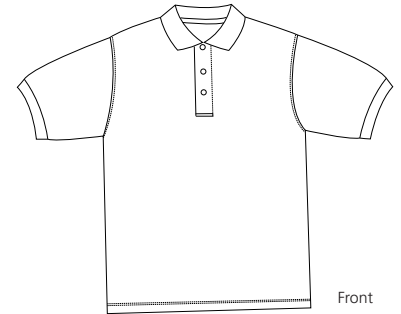

# Pique Knit Sport Shirt

PORT AUTHORITY®

Front

Back

## K420

- \* 7-ounce heavy weight pique \* 100% ring spun combed cotton \* Garment washed
- \* Welt collar and cuffs \* double-needle stitched \* Side vents \* Locher patch
- \* Horn tone buttons