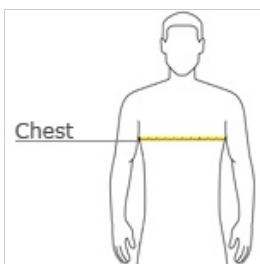

DISTRICT

Young Mens Concert Tee™ DT5000

This tee rocks with comfortable softness and smooth lines.

- 4.3-ounce, 100% cotton (colors)
- 50/50 cotton/poly (neon colors)
- 90/10 cotton/poly (Heather Grey)
- 30 singles
- Tear-away tag

front

back

HOW TO MEASURE

CHEST

With arms down at sides, measure around the upper body, under arms and over the fullest part of the chest.

SIZE CHART

	XS	S	M	L	XL	2XL	3XL	4XL
Chest	32-34	35-36	37-39	40-42	43-45	46-48	49-51	52-54