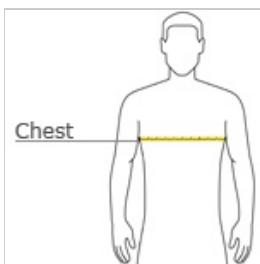

Precious Cargo® Infant 54-oz 100% Cotton T-Shirt CAR54I

With an updated fit, our indispensable 5.4-ounce tee is sized for the little ones. Color-coordinated with our adult PC54, 5.4-oz 100% Cotton T-shirts.

- 5.4-ounce, 100% cotton
- Shoulder-to-shoulder taping
- Satin label
- Coverseamed neck
- Side seamed
- Double-needle sleeves and hem
- Athletic Heather is 90/10 cotton/poly

CARE INSTRUCTIONS

Machine wash cold, inside out with like colors, only non-chlorine bleach when needed. Tumble dry medium. Medium/hot iron, do not iron decoration.

front

back

HOW TO MEASURE

CHEST

With arms down at sides, measure around the upper body, under arms and over the fullest part of the chest.

SIZE CHART

	06M	12M	18M
Weight (lbs)	12-17	18-23	24-29
Height	23-27	27-29	30-33