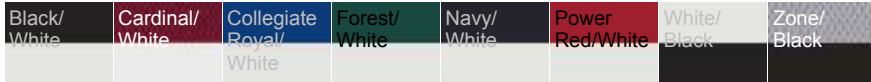

adidas - Golf ClimaLite® 3-Stripes Cuff Polo - A76

- 4.3 oz., 100% polyester pique with hydrophilic finish
- Three-button placket with rib-knit collar
- Side vents
- Contrast piping on front and back sleeve seams
- Silver adidas heat seal logo on back neck
- Open hem Sleeves

University Red/White is now called Power Red/White

Colors

Finished Measurements

	S	M	L	XL	2XL	3XL
Body Length	28 1/2	29 2/3	30 1/2	31 2/3	32 7/8	33 2/3
Body Width	42	45 1/3	48 2/5	51 3/5	54 2/3	57 7/8
Sleeve Length	16 2/5	17 1/5	18	18 4/5	19 3/5	20 1/3