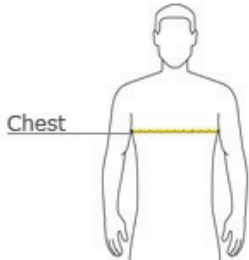

PORT AUTHORITY

Youth Value Fleece Jacket Y217

This exceptionally soft fleece jacket will keep you warm during everyday excursions—and it's offered at an unbeatable price.

- 13.8-ounce, 100% polyester
- Twill-taped neck
- Reverse coil zipper
- Zipper garage
- Bungee cord zipper pulls
- Front zippered pockets
- Interior pockets
- Open cuffs
- Open hem with drawcord and toggles for adjustability

CARE INSTRUCTIONS

Machine wash cold. Gentle cycle with like colors.
 Non-chlorine bleach when needed. Tumble dry low.
 Remove promptly. Do not iron.

front

back

HOW TO MEASURE

CHEST
 With arms down at sides, measure around the upper body, under arms and over the fullest part of the chest.

SIZE CHART

	XS	S	M	L	XL
Size	4	6/8	10/12	14/16	18/20
Chest	25-26	26-28	28-30	30-32	32-35

COLOR INFORMATION

Black
 PMS PROCESS
 BLACK C

Forest Green
 PMS 553 C

Iron Grey
 PMS NO MATCH

Maroon
 PMS 505 C

Pink Blossom
 PMS 702 C