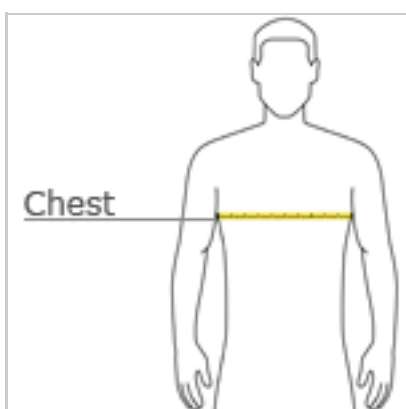

Sport-Tek® Tall Heather Contender™ Tee. TST360

Ultra breathability meets an excellent snag-resistant, heathered appearance at an equally great value.

- 3.8-ounce, 100% polyester jersey
- Removable tag for comfort and relabeling
- Set-in sleeves

front

back

HOW TO MEASURE

CHEST

With arms down at sides, measure around the upper body, under arms and over the fullest part of the chest.

SIZE CHART

	LT	XLT	2XLT	3XLT	4XLT
Chest	41-43	44-46	47-49	50-53	54-57