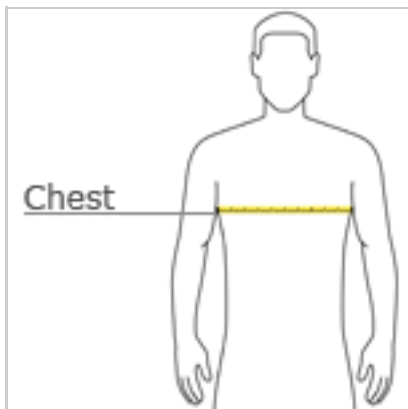

- 3.8-ounce, 100% polyester interlock with PosiCharge technology
- Removable tag for comfort and relabeling
- Raglan sleeves

CARE INSTRUCTIONS

Machine wash cold with like colors. Do not bleach. Do not use fabric softener. Tumble dry low. Remove promptly. Cool iron if needed. Do not dry clean.

front

back

HOW TO MEASURE

CHEST

With arms down at sides, measure around the upper body, under arms and over the fullest part of the chest.

SIZE CHART

	LT	XLT	2XLT	3XLT	4XLT
Chest	41-43	44-46	47-49	50-53	54-57