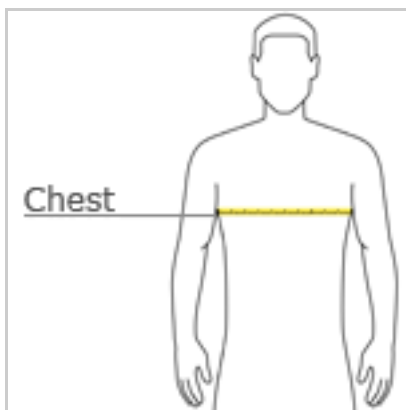

- 3.8-ounce, 100% polyester interlock with PosiCharge technology
- Removable tag for comfort and relabeling
- Set-in sleeves

CARE INSTRUCTIONS

Machine wash cold with like colors, non-chlorine bleach only if needed, do not use fabric softener, tumble dry low, remove promptly, cool iron if necessary, do not dry clean.

front

back

HOW TO MEASURE

CHEST

With arms down at sides, measure around the upper body, under arms and over the fullest part of the chest.

SIZE CHART

	LT	XLT	2XLT	3XLT	4XLT
Chest	41-43	44-46	47-49	50-53	54-57