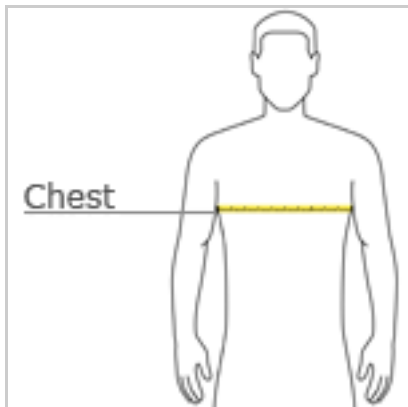

- 3.8-ounce, 100% polyester interlock with PosiCharge technology
- Removable tag for comfort and relabeling
- Set-in sleeves

CARE INSTRUCTIONS

Machine wash cold with like colors, non-chlorine bleach only if needed, do not use fabric softener, tumble dry low, remove promptly, cool iron if necessary, do not dry clean.

front

back

HOW TO MEASURE

CHEST

With arms down at sides, measure around the upper body, under arms and over the fullest part of the chest.

SIZE CHART

	LT	XLT	2XLT	3XLT	4XLT
Chest	41-43	44-46	47-49	50-53	54-57