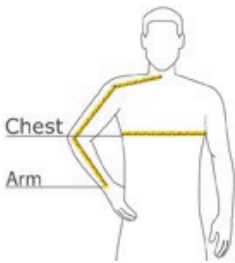

Cathedral Peak™ Vest SM1480

Reach your peak of performance in a vest that's ready to go whenever you are.

- 360 gram, 100% polyester MTR™ fleece for maximum thermal retention
- Contrast Columbia logo embroidered on right chest
- Zippered hand warmer pockets
- Open hem

CARE INSTRUCTIONS

Columbia® - Cathedral Peak™ Vest. SM1480

front

back

HOW TO MEASURE

CHEST

With arms down at sides, measure around the upper body, under arms and over the fullest part of the chest.

ARM

Place hand on hip. Start at the center of the back of the neck and measure across the shoulder, to the elbow, and then down to the wrist.

SIZE CHART

	S	M	L	XL	XXL	3X	4X
Chest	35-38	38-41	42-45	46-49	50-53	54-57	57-60
Arm	32 1/2	33 1/2	34 1/2	35 1/2	36 1/2	36 1/2	36 1/2