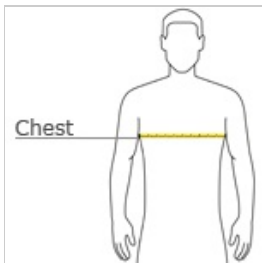

54-oz 100% Cotton T-Shirt PC54

An indispensable t-shirt in our classic silhouette —with a very friendly price point.

- 5.4-ounce, 100% cotton (preshrunk)
- Tag-free label
- Coverseamed neck
- Shoulder-to-shoulder taping
- Double-needle hem
- Ash is 98/2 cotton/poly
- Athletic Heather is 90/10 cotton/poly
- Neon Blue, Neon Green, Neon Orange, Neon Pink, Neon Yellow, Dark Heather Grey, Heather Athletic Maroon, Heather Purple, Heather Navy, Heather Red, Heather Royal, Heather Sangria, and Heather Dark Chocolate Brown are 50/50 cotton/poly

CARE INSTRUCTIONS

Machine wash cold, inside out with like colors. Only non-chlorine bleach when needed. Tumble dry medium, medium/hot iron. Do not iron decoration.

front

back

HOW TO MEASURE

CHEST

With arms down at sides, measure around the upper body, under arms and over the fullest part of the chest.

SIZE CHART

	S	M	L	XL	2XL	3XL	4XL
Chest	35-37	38-40	41-43	44-46	47-49	50-53	54-57

COLOR INFORMATION

Aquatic Blue PMS 2915 C	Ash* PMS Heathered	Athletic Heather* PMS Heathered	Athletic Maroon PMS 229 C	Candy Pink PMS 189 C	Cardinal PMS 7638 C	Carolina Blue	Charcoal PMS 425 C	Clover Green	Dark Chocolate Brown PMS 412 C	Dark Green PMS 5467 C
Dark Heather Grey* PMS Heathered	Gold PMS 137 C	Heather Athletic Maroon* PMS Heathered	Heather Dark Chocolate Brown* PMS Heathered	Heather Navy* PMS Heathered	Heather Purple* PMS Heathered	Heather Red* PMS Heathered	Heather Royal* PMS Heathered	Heather Sangria* PMS Heathered	Jet Black PMS 426 C	Kelly PMS 341 C
Light Blue PMS 2717 C	Lime PMS 367 C	Natural PMS 468 C	Navy PMS 289 C	Neon Blue* PMS NO MATCH	Neon Green* PMS NO MATCH	Neon Orange* PMS NO MATCH	Neon Pink* PMS NO MATCH	Neon Yellow* PMS No Match	Olive	Orange PMS 172 C