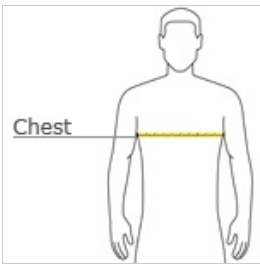

CARE INSTRUCTIONS

Machine wash cold, inside out with like colors. Only non-chlorine bleach when needed. Tumble dry medium. Do not iron.

front

back

HOW TO MEASURE

CHEST

With arms down at sides, measure around the upper body, under arms and over the fullest part of the chest.