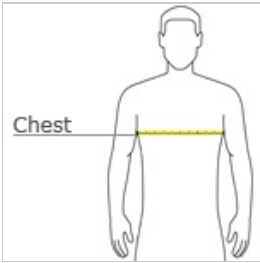

ENDURANCE

OGIO® ENDURANCE Pursuit 1/4-Zip. OE500

LAYERABLE WARMTH
STRETCH
REFLECTIVE DETAILS

- 100% poly heather
- Interior textured fleece
- Reflective OGIO Endurance heat transfer label for tag-free comfort
- Zip-through cadet collar with reflective taping and clear silicon zipper pull
- Reflective O heat transfer at back neck
- Set-in sleeves with shaped cuffs
- Slight drop tail hem with reflective O Endurance heat transfer at back left hem
- Reflective O heat transfer at front right hem

**

CARE INSTRUCTIONS

Machines wash cold. With like colors. Do not bleach.
Tumble dry low. Cool iron if necessary. Do not use softeners. Do not dry clean.

front

back

HOW TO MEASURE

CHEST

With arms down at sides, measure around the upper body, under arms and over the fullest part of the chest.

SIZE CHART

	XS	S	M	L	XL	2XL	3XL	4XL
Chest	32-34	35-37	38-40	41-43	44-46	47-49	50-53	54-57

COLOR INFORMATION

Diesel Grey

Electric Blue

Pace Yellow

PMS HEATHERED PMS HEATHERED PMS HEATHERED