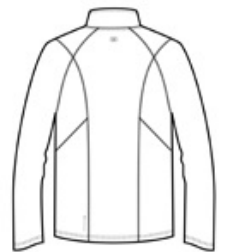

ENDURANCE

OGIO® ENDURANCE Pursuit 1/4-Zip. OE500

LAYERABLE WARMTH
STRETCH
REFLECTIVE DETAILS

- 100% poly heather
- Interior textured fleece
- Reflective OGIO Endurance heat transfer label for tag-free comfort
- Zip-through cadet collar with reflective taping and clear silicon zipper pull
- Reflective O heat transfer at back neck
- Set-in sleeves with shaped cuffs
- Slight drop tail hem with reflective O Endurance heat transfer at back left hem
- Reflective O heat transfer at front right hem

**

CARE INSTRUCTIONS

Machines wash cold. With like colors. Do not bleach.
Tumble dry low. Cool iron if necessary. Do not use softeners. Do not dry clean.

back

HOW TO MEASURE

CHEST

With arms down at sides, measure around the upper body, under arms and over the fullest part of the chest.

SIZE CHART

	XS	S	M	L	XL	2XL	3XL	4XL
Chest	32-34	35-37	38-40	41-43	44-46	47-49	50-53	54-57

COLOR INFORMATION

PMS HEATHERED PMS HEATHERED PMS HEATHERED