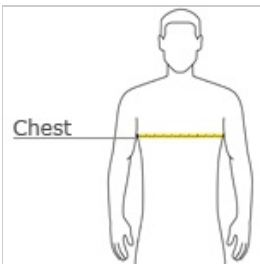

The North Face® Canyon Flats Fleece Hooded Jacket. NF0A3LHH

Climbing, biking or hiking in cool weather isn't a problem in this durable, smooth-faced fleece hoodie crafted for warmth.

- 243 g/m2 100% polyester fleece
- Smooth-faced fleece with a brushed interior for comfort
- Vislon center front zipper
- Concealed-zip right chest pocket with welding detail
- Raglan sleeves for extra mobility
- Secure-zip hand pockets
- Contrast, high-density The North Face logo heat transfer on left sleeve

front

back

BENEFITS

BREATHABLE: Mid-weight fabrics that help regulate body temperature. **

CARE INSTRUCTIONS

Machine wash separately on delicate cycle in warm water. Secure and close all zippers, and hook and loop closures before wash. Turn garment inside out. Do not use bleach or softeners. Tumble dry low heat or for best results line dry. Do not iron or dry clean.

HOW TO MEASURE

CHEST

With arms down at sides, measure around the upper body, under arms and over the fullest part of the chest.

SIZE CHART

	S	M	L	XL	2XL	3XL
Age (mos)	35-37	38-40	41-43	44-46	47-49	50-53

COLOR INFORMATION