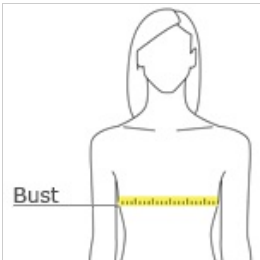

The North Face® Ladies Canyon Flats Stretch Fleece Jacket. NF0A3LHA

A great choice for any excursion, this luxuriously plush jacket has plenty of built-in stretch for maximum movement and comfort.

- 360 g/m2 95/5 polyester/elastane luxe heathered stretch fleece
- Due to different fabric specs, please allow for slight color variations between the Ladies Canyon Flats Stretch Fleece Jacket and the Adult Canyon Flats Fleece Jacket.
- Stretch fleece with a brushed interior for comfort
- Reverse-coil center front zipper
- Raglan sleeves for extra mobility
- Secure-zip hand pockets
- Contrast, high-density The North Face logo heat transfer on left sleeve

front

back

BENEFITS

BREATHABLE: Mid-weight fabrics that help regulate body temperature.

STRETCH: This product contains material with stretch that allows for greater range of mobility. **

CARE INSTRUCTIONS

Machine wash separately on delicate cycle in warm water. Secure and close all zippers, and hook and loop closures before wash. Turn garment inside out. Do not use bleach or softeners. Tumble dry low heat or for best results line dry. Do not iron or dry clean.

HOW TO MEASURE

BUST

With arms down at sides, measure around the upper body, under arms and around the fullest part of the bust.

SIZE CHART

	S	M	L	XL	2XL
Size	4/6	8/10	12/14	16/18	20/22
Bust	35-36	37-38	39-41	42-44	45-47