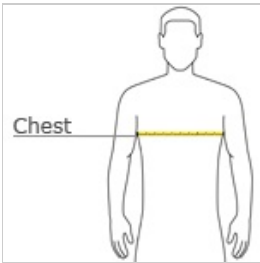

The North Face® Canyon Flats Fleece Jacket. NF0A3LH9

Protect yourself from the elements at work or play with this sleek, smooth-faced fleece built for rock-solid durability and easy movement.

- 243 g/m2 100% polyester fleece
- Due to different fabric specs, please allow for slight color variations between the Ladies Canyon Flats Stretch Fleece Jacket and the Adult Canyon Flats Fleece Jacket.
- Smooth-faced fleece with a brushed interior for comfort
- Vislon center front zipper
- Concealed-zip right chest pocket with welding detail
- Raglan sleeves for extra mobility
- Secure-zip hand pockets
- Contrast, high-density The North Face logo heat transfer on left sleeve

front

back

BENEFITS

BREATHABLE: Mid-weight fabrics that help regulate body temperature. **

CARE INSTRUCTIONS

Machine wash separately on delicate cycle in warm water. Secure and close all zippers, and hook and loop closures before wash. Turn garment inside out. Do not use bleach or softeners. Tumble dry low heat or for best results line dry. Do not iron or dry clean.

HOW TO MEASURE

CHEST

With arms down at sides, measure around the upper body, under arms and over the fullest part of the chest.

SIZE CHART

	S	M	L	XL	2XL	3XL
Chest	35-37	38-40	41-43	44-46	47-49	50-53

COLOR INFORMATION