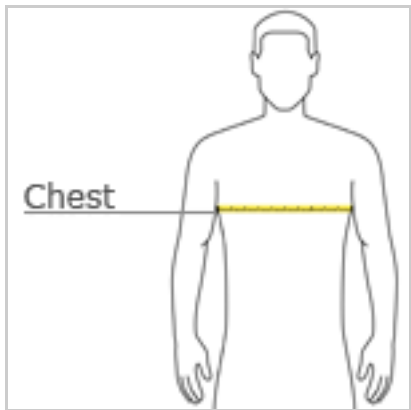

# Ultra Cotton® 100% Cotton T-Shirt. 2000

- 6.1-ounce, 100% cotton)
- 50/50 cotton/poly (Dark Heather, Safety Pink, Safety Green, Safety Orange, Heathered Cardinal, Heathered Indigo, Heathered Navy, Heathered Sapphire)
- 99/1 cotton/poly (Ash)
- 90/10 cotton/poly (Sports Grey, Antique Cherry Red, Antique Irish Green, Antique Royal)
- Seamless double-needle 7/8" collar
- Double-needle sleeves and hem
- Taped neck and shoulders

## HOW TO MEASURE

### CHEST

With arms down at sides, measure around the upper body, under arms and over the fullest part of the chest.

## SIZE CHART

	S	M	L	XL	2XL	3XL	4XL	5XL
Chest	34-36	38-40	42-44	46-48	50-52	54-56	58-60	62-64