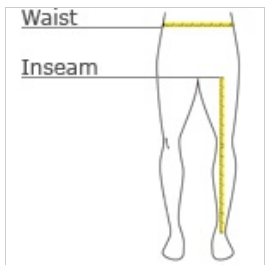

Reversible Scrub Pant CS502

Our comfortable scrub pant has a smooth, professional look.

- 65/35 poly/cotton
- Dyed-to-match drawstring
- Back pocket on both sides

CARE INSTRUCTIONS

Machine wash, tumble dry. * Meets IL50 specifications

front

back

HOW TO MEASURE

WAIST

Measure waist at the height pants are normally worn, and keep tape comfortably loose.

INSEAM

Measure a similar style pant that fits well and is the desired length. Measure from the crotch seam to the hem.

SIZE CHART

	S	M	L	XL	2XL	3XL	4XL
Size	29-31	32-34	35-37	38-40	41-43	44-47	48-51
Inseam	28	29	30	31	32	32	32

COLOR INFORMATION

Ceil Blue
PMS 7682 C

Jade Green
PMS 7473 C

Navy
PMS 533 C