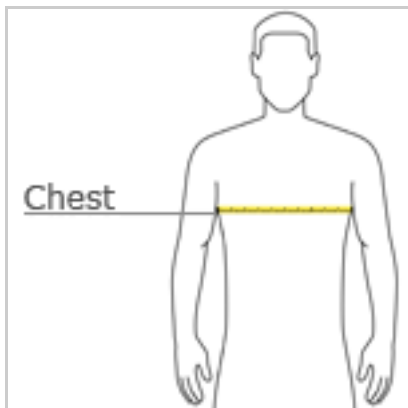

## ANSI 107 Class 2 Safety T-Shirt. CS401

Stay safer on the jobsite in this high-visibility t-shirt that works as hard as you do.

- ANSI/ISEA 107 Class 2 certified
- 5.9-ounce, 100% polyester interlock
- Wicks moisture
- 2-in. wide reflective taping on front and back
- Left chest pocket for pens and notes

### HOW TO MEASURE

#### CHEST

With arms down at sides, measure around the upper body, under arms and over the fullest part of the chest.

### SIZE CHART

	XS	S	M	L	XL	2XL	3XL	4XL
Chest	32-34	35-37	38-40	41-43	44-46	47-49	50-53	54-57