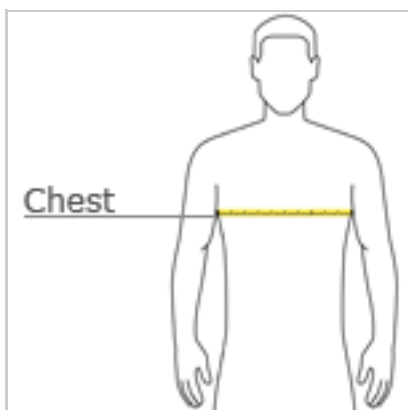

# CornerStone® ANSI 107 Class 2 Long Sleeve Safety T-Shirt. CS401LS

Stay safer on the jobsite in this high-visibility t-shirt that works as hard as you do.

- ANSI/ISEA 107 Class 2 certified
- 5.9-ounce, 100% polyester interlock
- Wicks moisture
- 2-in. wide reflective taping on front and back
- Left chest pocket for pens and notes
- Rib knit cuffs

### HOW TO MEASURE

#### CHEST

With arms down at sides, measure around the upper body, under arms and over the fullest part of the chest.