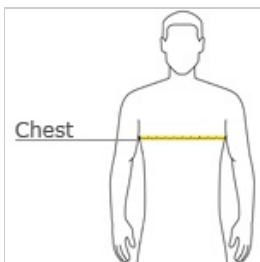

- 7.8-ounce, 50/50 cotton/poly fleece
- Air jet yarn for a soft, pill-resistant finish
- Jersey-lined hood
- No drawcord at hood
- YKK metal zipper
- Set-in sleeves
- Coverseamed arm seams and waistband
- Rib knit cuffs and waistband
- Front pouch pockets

### HOW TO MEASURE

#### CHEST

With arms down at sides, measure around the upper body, under arms and over the fullest part of the chest.