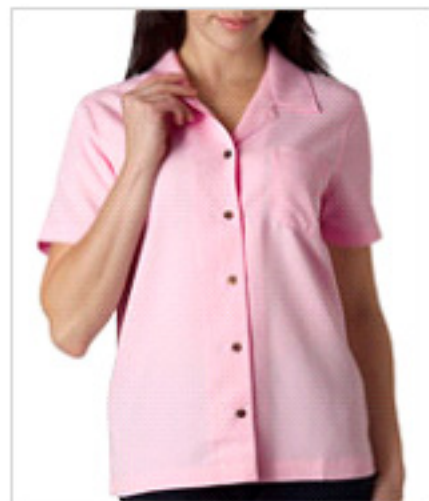

Size	Neck Opening	Chest	Front Length	Back Length	Sleeve Length	Pocket
S	16 ³/₂	39	25 ³/₂	24	8 ¹/₂	8 ¹/₂
M	17 ³/₂	42	26 ¹/₂	24 ¹/₂	8 ¹/₂	8 ¹/₂
L	17 ⁷/₈	45	26 ³/₄	25	8 ³/₄	8 ³/₄
XL	18 ³/₂	48	27 ¹/₂	25 ¹/₂	8 ¹/₂	8 ¹/₂
2XL	18 ⁷/₂	51	27 ³/₂	26	8 ⁵/₂	8 ⁵/₂

Measurement Notes:

Chest is measured 1" below the armhole. Front length from highest point of shoulder. Back length from center of the back to neck seam. Pocket from highest point of shoulder.

Care Instructions:

Machine wash warm cold with like colors. Only non-chlorine bleach when needed. Tumble dry low. Cool iron.

8981 UltraClub Ladies' Cabana Breeze Camp

ULTRACLUB