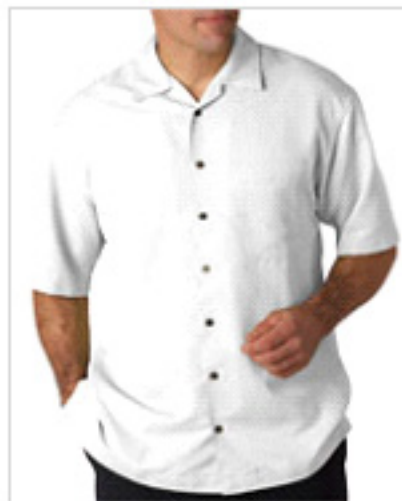

Size	Chest	Front Length	Back Length	Sleeve Length
S	45	30 1/2	30 1/2	19 3/4
M	48 1/2	31	31	21 1/2
L	52	31 1/2	31 1/2	21 3/4
XL	55 1/2	32	32	22 3/4
2XL	59	32 1/2	32 1/2	23 3/4
3XL	62 1/2	33	33	24 3/4
4XL	66	33 1/2	33 1/2	25 3/4

8980 UltraClub Men's Cabana Breeze Camp Shirt (p. 17)

Measurement Notes:

Back Length is measured from center.

Care Instructions:

Machine wash warm cold with like colors. Only non-chlorine bleach when needed.