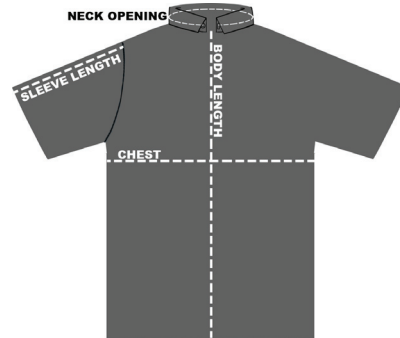

## 828 Scout

Men's 7 oz. 100% cotton denim stonewashed shirt. Short sleeves, left chest pocket with button, yoke back and button-down collar.

**SIZES:**

All Colors:  
XS | S | M | L | XL | 2XL | 3XL | 4XL | 5XL | 6XL

**HOW TO MEASURE:**

Smooth out wrinkles and lay garment flat on a table before measuring.

**CHEST** – Measure from 1" below armhole straight across chest.

**SLEEVE LENGTH** – Measure from top of armhole to sleeve opening.

**BODY LENGTH** – Measure from center back of neck to sweep opening.

**NECK OPENING** – Measure from neck button to neck button hole.

| SIZES (Measurement in inches)        | XS    | S     | M     | L     | XL    | 2XL   | 3XL   | 4XL   | 5XL   | 6XL   |
|--------------------------------------|-------|-------|-------|-------|-------|-------|-------|-------|-------|-------|
| CHEST (1" below armhole)             | 19    | 21    | 23    | 25    | 27    | 29    | 31    | 33    | 35    | 37    |
| SLEEVE LENGTH (from top of armhole)  | 9.75  | 10.25 | 10.75 | 11.25 | 11.75 | 12.25 | 12.75 | 13.25 | 13.75 | 14.25 |
| BODY LENGTH (from center back neck)  | 29    | 30    | 31    | 32    | 33    | 34    | 35    | 35.5  | 36    | 36.5  |
| NECK OPENING (button to button hole) | 14.5  | 15.5  | 16.5  | 17.5  | 18.5  | 19.5  | 20.5  | 21.5  | 22.5  | 23.5  |
| TALL SIZES (Measurement in inches)   | LT    | XLT   | 2XLT  | 3XLT  | 4XLT  | 5XLT  | 6XLT  |       |       |       |
| CHEST (1" below armhole)             | 25    | 27    | 29    | 31    | 33    | 35    | 37    |       |       |       |
| SLEEVE LENGTH (from top of armhole)  | 13.25 | 13.75 | 14.25 | 14.75 | 15.25 | 15.75 | 16.25 |       |       |       |
| BODY LENGTH (from center back neck)  | 34    | 35    | 36    | 37    | 37.5  | 38    | 38.5  |       |       |       |
| NECK OPENING (button to button hole) | 17.5  | 18.5  | 19.5  | 20.5  | 21.5  | 22.5  | 23.5  |       |       |       |