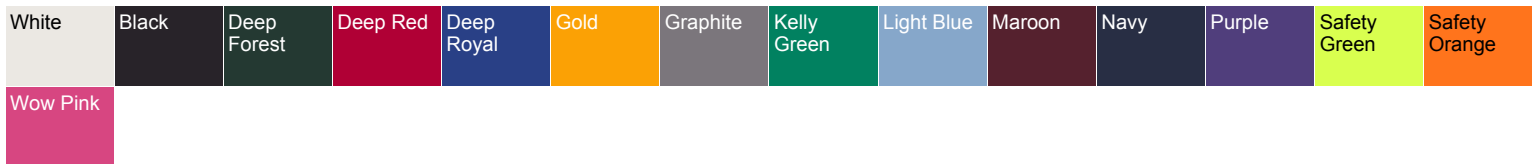

Hanes - Cool Dri Performance Short Sleeve T-Shirt - 4820

4.0 oz., 100% polyester interlock
 50+ UPF rating
 Double-needle stitching on neck, sleeves and bottom hem
 Narrower rib collar
 Perfect for printing or sublimation
 Tag-free neck label

Colors

Finished Measurements

	XS	S	M	L	XL	2XL	3XL
Across Shoulders		17	18	19	20	21	23
Body Length		28	29	30 1/2	31 1/2	32 1/2	33
Body Width		18	20	22	24	26	28
Sleeve Length (From Center Back)		17 3/4	18 1/2	19 1/4	20 1/4	21 1/4	22 1/4