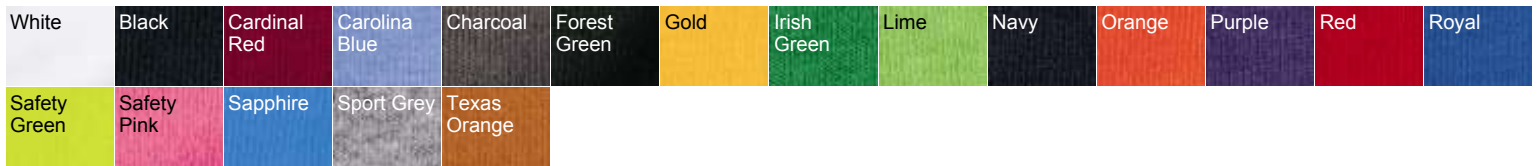

Gildan - Performance Short Sleeve T-Shirt - 42000

GILDAN®

4.5 oz., 100% polyester with cotton feel
 Aqua FX™ moisture wicking properties
 Freshcare™ anti-microbial properties
 3/4" rib-knit collar
 Double-needle hemmed cuffs and bottom hem
 Heat transfer label

Colors

Finished Measurements

	S	M	L	XL	2XL	3XL
Body Length Back	27	27 3/4	28 3/4	29 3/4	30 3/4	31 3/4
Body Length Front	23 3/4	24 1/2	25 1/2	26	27	28
Body Length Tolerance	1	1	1	1	1	1
Body Width	18	20	22	24	26	28
Body Width Tolerance	3/4	3/4	3/4	3/4	3/4	3/4
Sleeve Length (From Center Back)	16 1/4	17 3/4	19	20 1/4	21 1/2	22 3/4