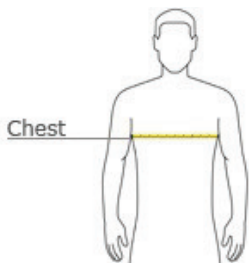

Sport Cover-Up 400099

An excellent choice for layering, this new cover-up has a subtle texture and a soft hand. The design features a zip-through collar, open cuffs and an open hem. The contrast Swoosh design trademark is embroidered on the back of the neck. Made of 9.75-ounce, 61/39 cotton/polyester.

CARE INSTRUCTIONS

NEW NIKE GOLF - Sport Cover-Up. 400099

front

back

HOW TO MEASURE

Chest

CHEST

With arms down at sides, measure around the upper body, under arms and over the fullest part of the chest.

SIZE CHART

	XS	S	M	L	XL	2XL	3XL	4XL
Chest	32-35	35-38	38-41	41-44	44-47	47-50	50-53	53-56

COLOR INFORMATION

Anthracite

Black

Starlight

Team Red