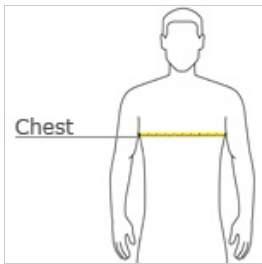

Youth Ultra Cotton® 100% Cotton T-Shirt 2000B

- 6-ounce, 100% cotton
- Seamless double-needle 3/4" collar
- Double-needle sleeves and hem
- Taped neck and shoulders
- Safety Green, Safety Orange and Safety Pink 50/50 cotton/poly
- Ash 99/1 cotton/poly
- Sports Grey 90/10 cotton/poly

front

back

HOW TO MEASURE

CHEST

With arms down at sides, measure around the upper body, under arms and over the fullest part of the chest.

SIZE CHART

	XS	S	M	L	XL
Size	4	6/8	10/12	14/16	18/20

COLOR INFORMATION