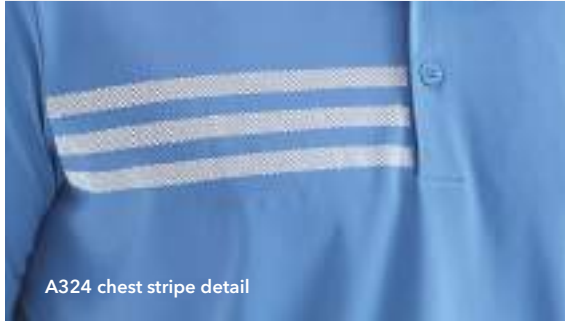

A325 shoulder stripe detail

A324 chest stripe detail