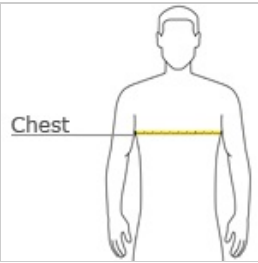

## District® Fleece Lounger DT900

Soft, cozy and just really fun, our lounge is the ultimate way to hang out.

- 9.8-ounce, 100% polyester
- Side pockets

### HOW TO MEASURE

#### CHEST

With arms down at sides, measure around the upper body, under arms and over the fullest part of the chest.